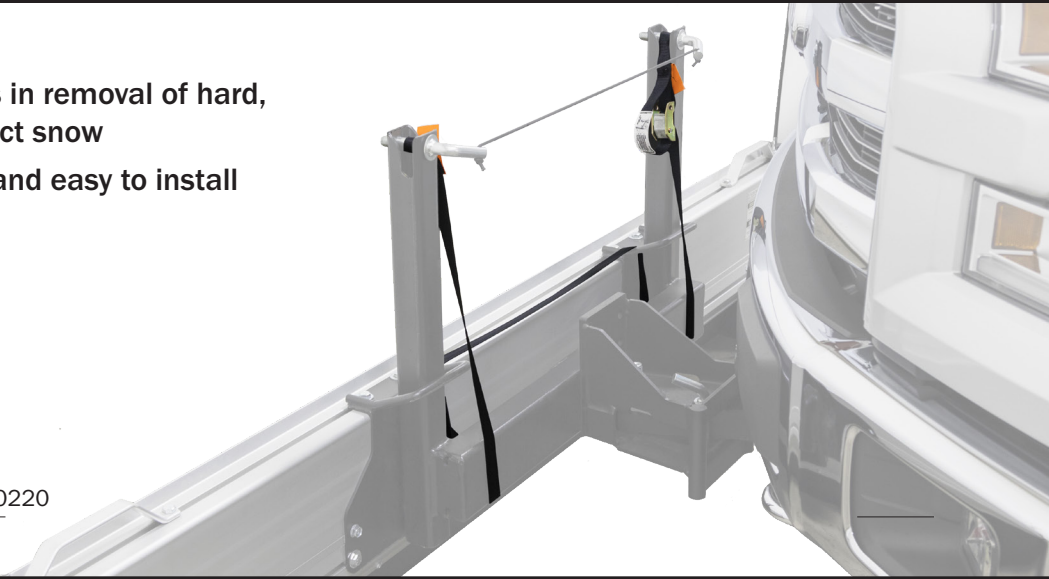

HOLD DOWN STRAP

- Assists in removal of hard, compact snow
- Quick and easy to install