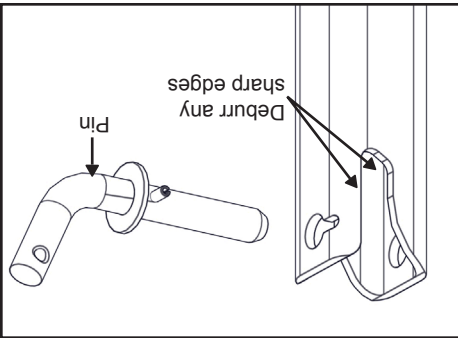

## HOLD DOWN STRAP INSTRUCTIONS

## HOLD DOWN STRAP

- Assists in removal of hard, compact snow
- Quick and easy to install

Reorder #60220

# INSTALLATION

**IMPORTANT:** Before installing and using strap, deburr any sharp edges along identified areas where strap touches.

**NOTE:** Ensure protective orange vinyl on strap faces down against deburred edges.

1. Insert pin through keyhole in push frame and strap loop.  
2. Run strap behind and under push frame, then up through blade hinge.

3. Continue across and down through opposite hinge, then under and behind push frame.