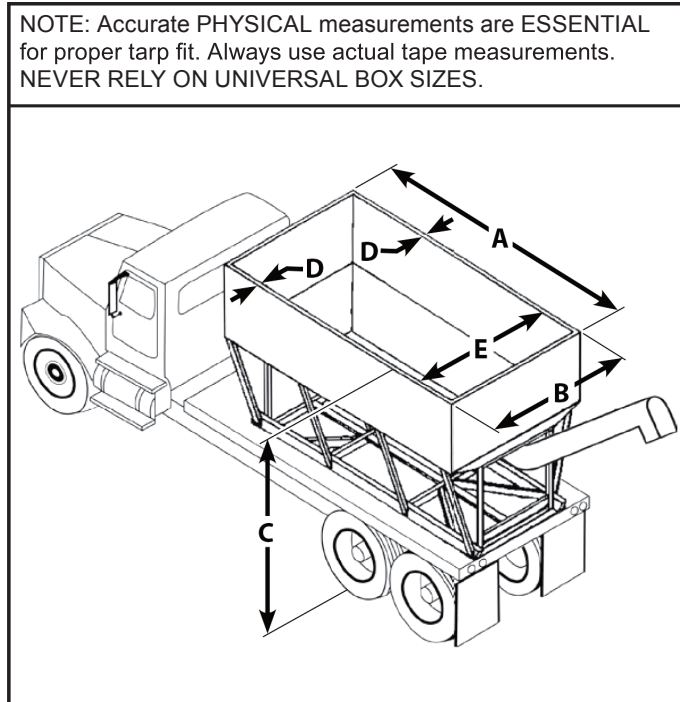

STAINLESS STEEL BOX DETAIL SHEET FOR STR-2® SPOOL ROLL TARP

Please complete form thoroughly.

Missing information may delay order processing.

Date: _____

ACI Sales Representative: _____

Phone 800-233-4655

Fax 800-592-4460

Email orderdesk@agricover.com

Mail PO BOX 508

Jamestown, ND 58402

1. **IMPORTANT:**
2. Manual crank handle will not work on air systems with rear manifold distributor.
   - Manual crank handle will work on most spinner spreaders.
   - AirMax/Loral may need an extension so tarp will roll over far enough to seal, boom rests may need minor modification to clear.
   - Ag Chem Spreaders with inside granular bins require a special rear cap, set back 6".
   - Loral units with rear granular attachment utilize same front and rear cap.

Notes/Additional Part Numbers:

_____

_____

_____

_____

_____

_____

CONTACT INFORMATION

Name _____
Address _____
City _____ State _____ Zip _____
Phone _____ Fax _____
Box/Trailer Make & Year _____

TYPE OF TARP SYSTEM Up to 118" wide x 24" long

1. ☐ Manual ☐ Electric
   ☐ SRT-2® Spool Roll Tarp ☐ Command-10 Remote
   ☐ Command Station
   ☐ Cab Operated

OPTIONS

1. **BOWS** ☐ Add HD Aluminum Bows* Qty. ____
   ☐ Add Bows* Qty. ____ ☐ Do Not Add Bows

END CAPS (Stainless Steel is Standard)

Select Rise (12" is recommended): ☐ 7" Rise ☐ 12" Rise

Select Mounting Method (Standard is Front Side, Rear Side)

1. ☐ Front Side Mounted ☐ Front Top Mounted
   ☐ Rear Side Mounted ☐ Rear Top Mounted

EQUIPMENT

1. ☐ Spreader ☐ Tender

Make: _____

Model: _____ Year: _____

TARP FABRIC ☐ 18 oz.

TARP COLOR Standard kit comes with a black tarp.
Please specify if you would like a different color.

1. ☐ Black ☐ White ☐ Gray ☐ Green ☐ Blue
   ☐ Orange ☐ Red ☐ Brown ☐ Yellow
   ☐ **Optional* 18 oz. Multi-Color** (Please select 2 colors above)

BOX MEASUREMENTS Please provide **EXACT** measurements

A _____ Top Outside Box Length
B _____ Top Outside Box Width
C _____ Box Height (from ground)
D _____ Top Rail Width
E _____ Inside Box Width

*Optional Items are additional cost

By submitting this order, I accept the terms and conditions of Agri-Cover, Inc.

NO RETURNS